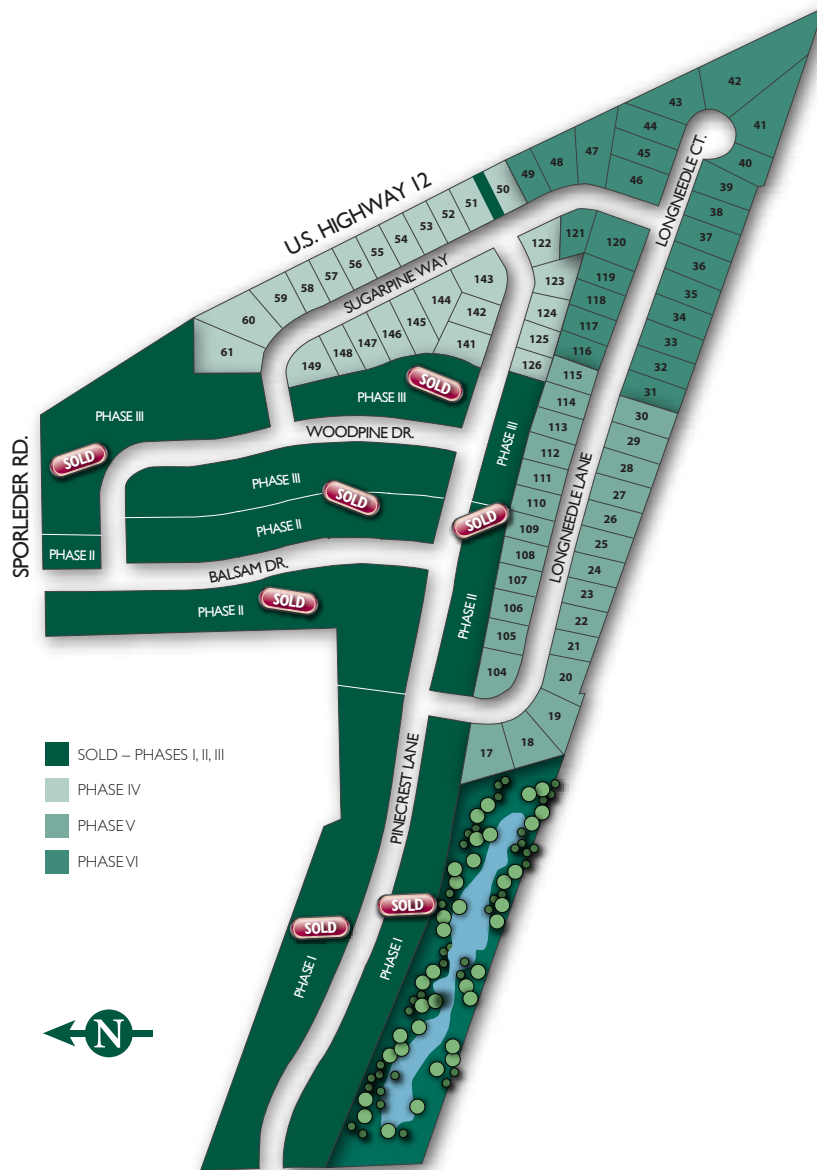

Contact Gina Dingman (262) 613-3898
 or Dana Karow (414) 807-6884
 of The Stefaniak Group, LLC for more information.

Elkhorn, Wisconsin

PLAT MAP

Directions: Take Interstate 43 (southwest from Milwaukee, northeast from Delavan area) to Hwy 12 east (toward Lake Geneva), before merging on to Hwy 12, exit on Hwy NN. Turn left on H. The Pines is less than one mile on the left.