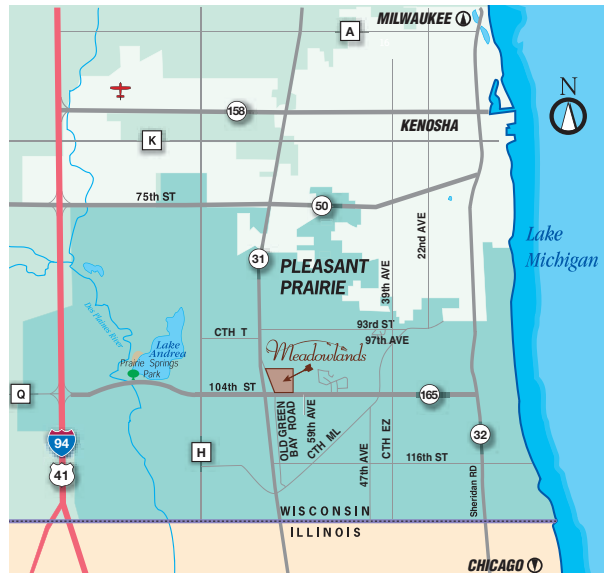

Meadowlands

(414) 303-9444

Contact Beth Savas of The Stefaniak Group, LLC for more information.

Pleasant Prairie, Wisconsin

AREA MAP

Directions: The Meadowlands is located 3 miles east of I-94. Take Hwy 165 to Old Green Bay Road, north to 102nd Street. Follow signs to sales office at 6800 102nd Street.