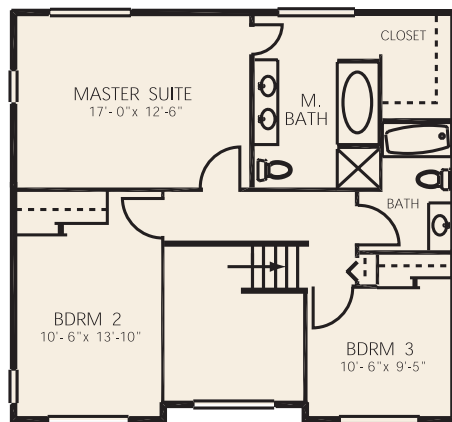

EVERGREEN FLOORPLAN

American

Total Square Footage:
 1992 living space
 3 bedrooms, 2 1/2 baths
 Full basement
 699 garage

 675 N. Barker Rd.
 Suite 300
 Brookfield, WI 53045
 phone (262) 792-8921
 fax (262) 792-8931
www.simongroup.net