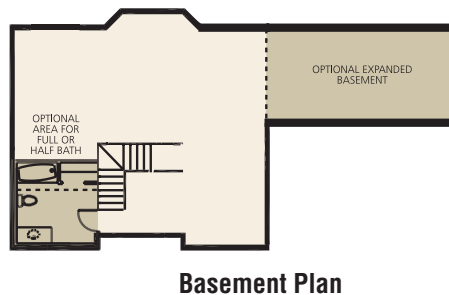

EVERGREEN FLOORPLAN

American

Total Square Footage:
 1992 living space
 3 bedrooms, 2 1/2 baths
 Full basement
 699 garage

 675 N. Barker Rd.
 Suite 300
 Brookfield, WI 53045
 phone (262) 792-8921
 fax (262) 792-8931
www.simongroup.net