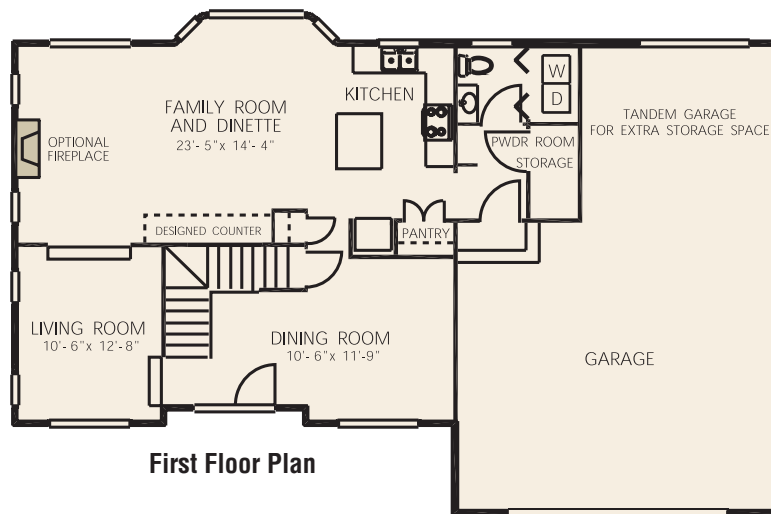

EVERGREEN FLOORPLAN

American

Total Square Footage:
 1992 living space
 3 bedrooms, 2 1/2 baths
 Full basement
 699 garage

 675 N. Barker Rd.
 Suite 300
 Brookfield, WI 53045
 phone (262) 792-8921
 fax (262) 792-8931
www.simongroup.net