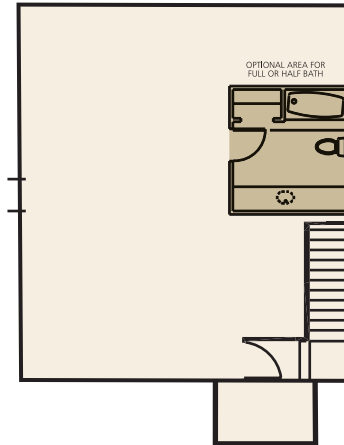

## DIAMOND LEAF FLOORPLAN

**Total Square Footage:**  
 1731 living space  
 3 bedrooms, 2 1/2 baths  
 Full basement  
 480 garage

**simon group** INC.  
 675 N. Barker Rd.  
 Suite 300  
 Brookfield, WI 53045  
 phone (262) 792-8921  
 fax (262) 792-8931  
[www.simongroup.net](http://www.simongroup.net)