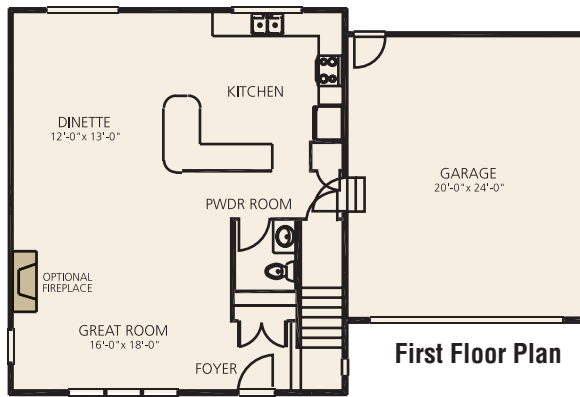

## DIAMOND LEAF FLOORPLAN

**Total Square Footage:**  
 1731 living space  
 3 bedrooms, 2 1/2 baths  
 Full basement  
 480 garage

**simon group** INC.  
 675 N. Barker Rd.  
 Suite 300  
 Brookfield, WI 53045  
 phone (262) 792-8921  
 fax (262) 792-8931  
[www.simongroup.net](http://www.simongroup.net)