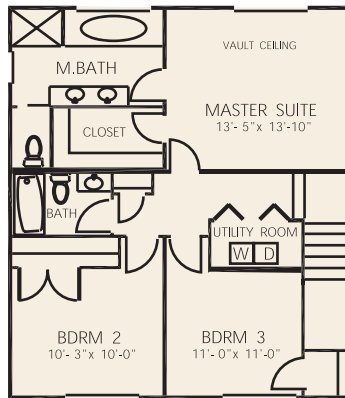

## DIAMOND LEAF FLOORPLAN

**Total Square Footage:**  
 1731 living space  
 3 bedrooms, 2 1/2 baths  
 Full basement  
 480 garage

**simon group** INC.  
 675 N. Barker Rd.  
 Suite 300  
 Brookfield, WI 53045  
 phone (262) 792-8921  
 fax (262) 792-8931  
[www.simongroup.net](http://www.simongroup.net)